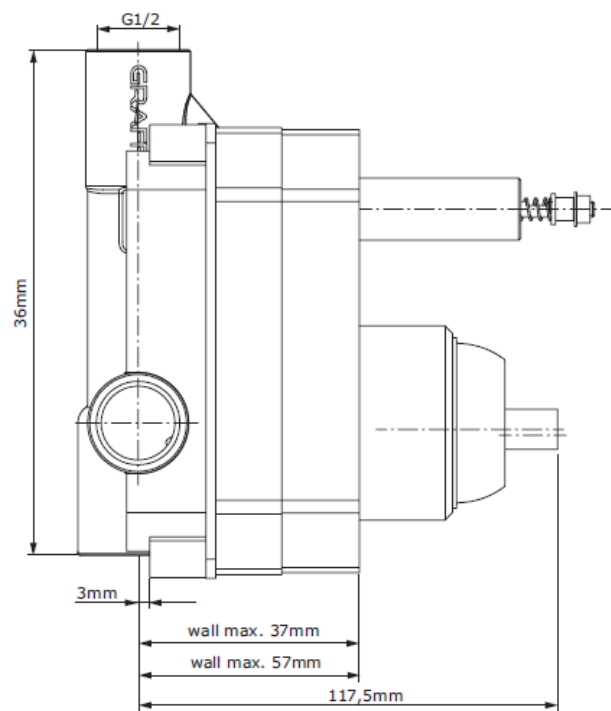

PHASE DIVERTER MIXER (5125600)

GRAFF®
CUTTING EDGE DESIGN

Includes:
2394101 In Wall Body

Manufactured in America

5 Year Parts & Labour Warranty*
*Extra 10 year replacement
part warranty on cartridge

Proudly imported and distributed by
Gro Agencies Pty Ltd
Unit 2 / 37 Howe St, Osborne Park, WA, 6017
P 08 9446 3288 E info@groagencies.com.au W www.groagencies.com.au