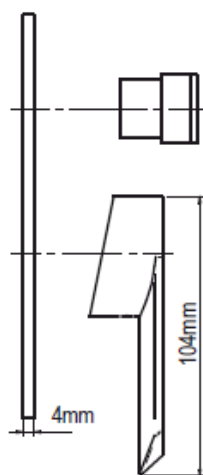

PHASE DIVERTER MIXER (5125600)

GRAFF®
CUTTING EDGE DESIGN

Includes:
2394101 In Wall Body

Manufactured in America

5 Year Parts & Labour Warranty*
*Extra 10 year replacement
part warranty on cartridge

Proudly imported and distributed by
Gro Agencies Pty Ltd
Unit 2 / 37 Howe St, Osborne Park, WA, 6017
P 08 9446 3288 E info@groagencies.com.au W www.groagencies.com.au