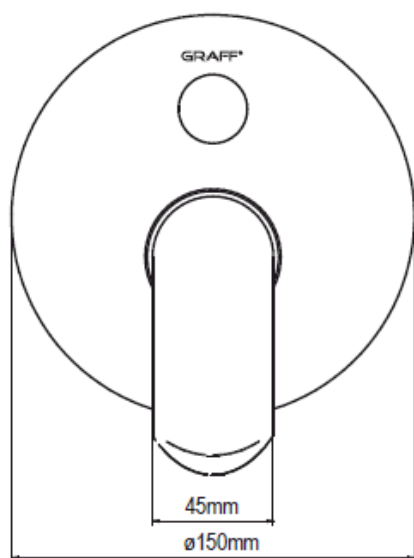

PHASE DIVERTER MIXER (5125600)

GRAFF®
CUTTING EDGE DESIGN

Includes:
2394101 In Wall Body

Manufactured in America

5 Year Parts & Labour Warranty*
*Extra 10 year replacement
part warranty on cartridge

Proudly imported and distributed by
Gro Agencies Pty Ltd
Unit 2 / 37 Howe St, Osborne Park, WA, 6017
P 08 9446 3288 E info@groagencies.com.au W www.groagencies.com.au